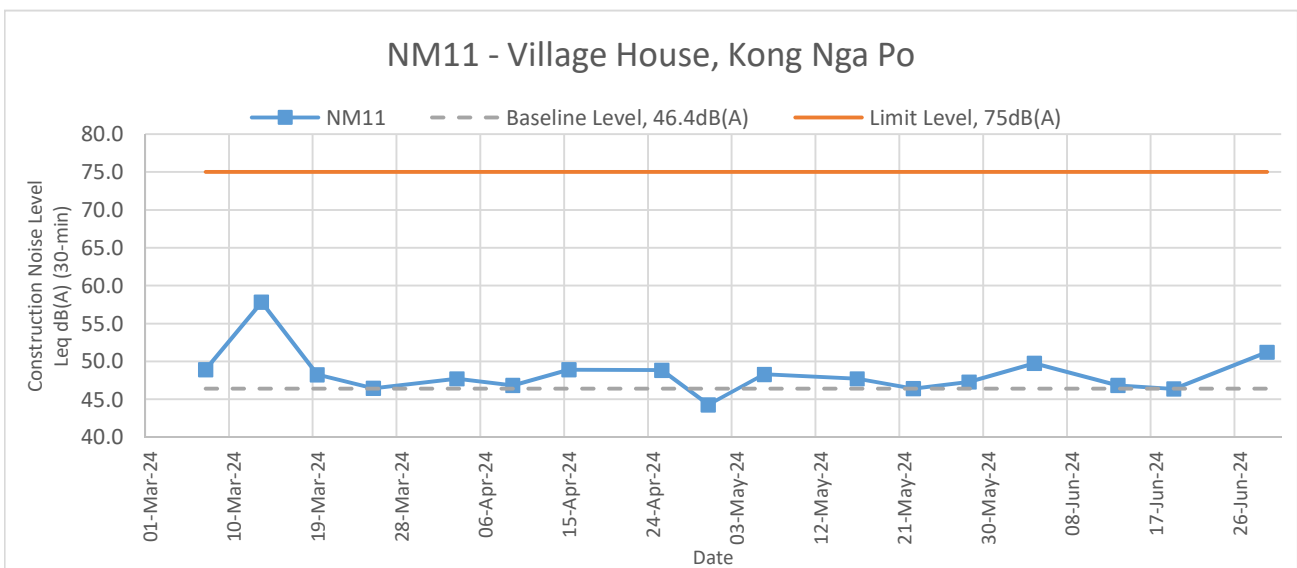

**APPENDIX C
NOISE MONITORING GRAPHICAL
PRESENTATION**

Noise Levels

NM12 - Village House, Kong Nga Po

NM13 - Village House, Kong Nga Po

NM14 - Village House, near Man Kam To Road