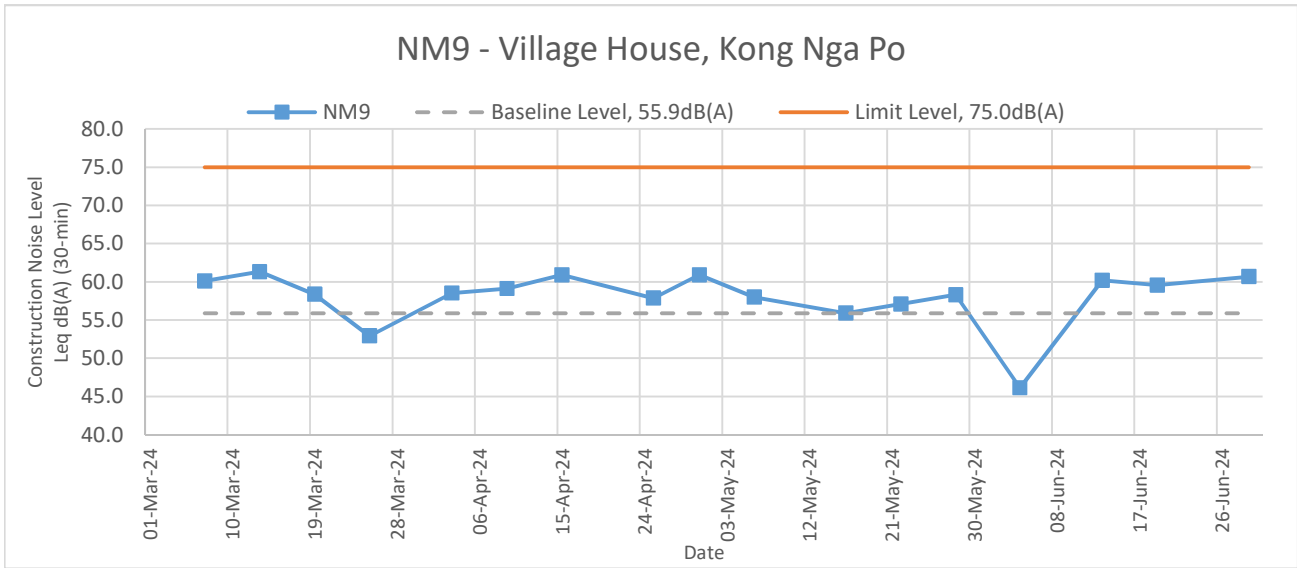

**APPENDIX C
NOISE MONITORING GRAPHICAL
PRESENTATION**

Noise Levels

NM12 - Village House, Kong Nga Po

NM13 - Village House, Kong Nga Po

NM14 - Village House, near Man Kam To Road