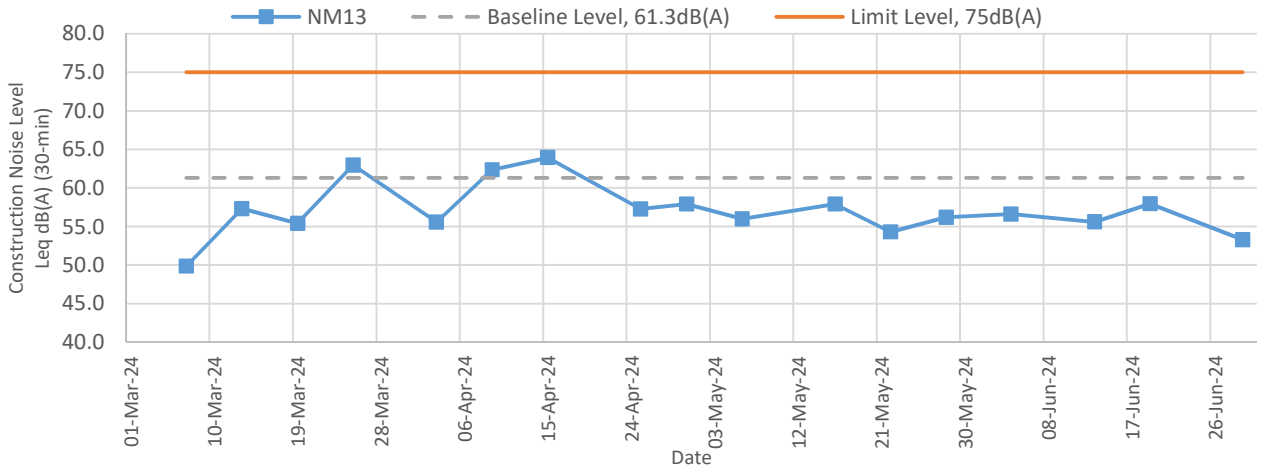

**APPENDIX C
NOISE MONITORING GRAPHICAL
PRESENTATION**

Noise Levels

NM12 - Village House, Kong Nga Po

NM13 - Village House, Kong Nga Po

NM14 - Village House, near Man Kam To Road