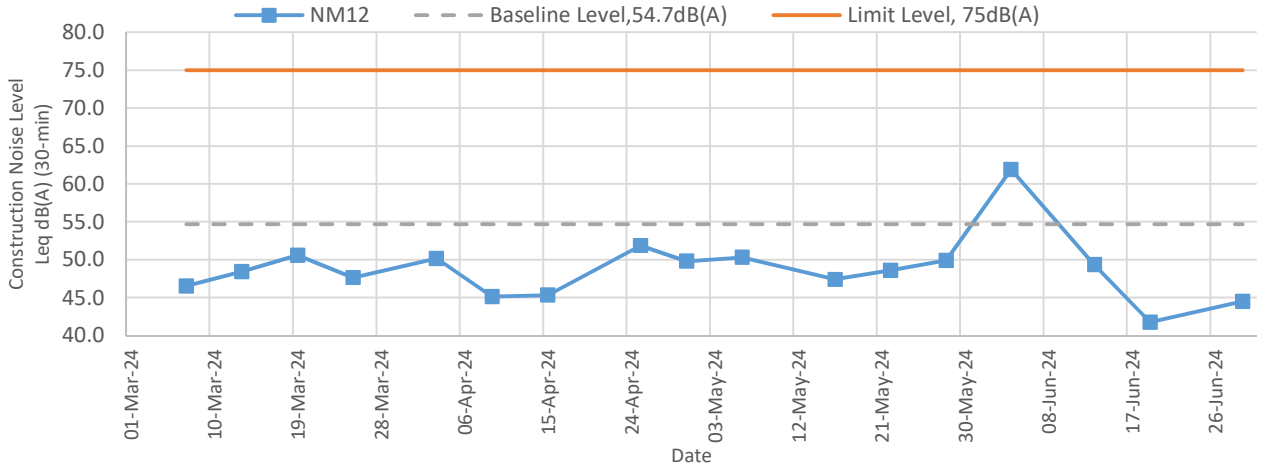

**APPENDIX C
NOISE MONITORING GRAPHICAL
PRESENTATION**

Noise Levels

NM12 - Village House, Kong Nga Po

NM13 - Village House, Kong Nga Po

NM14 - Village House, near Man Kam To Road