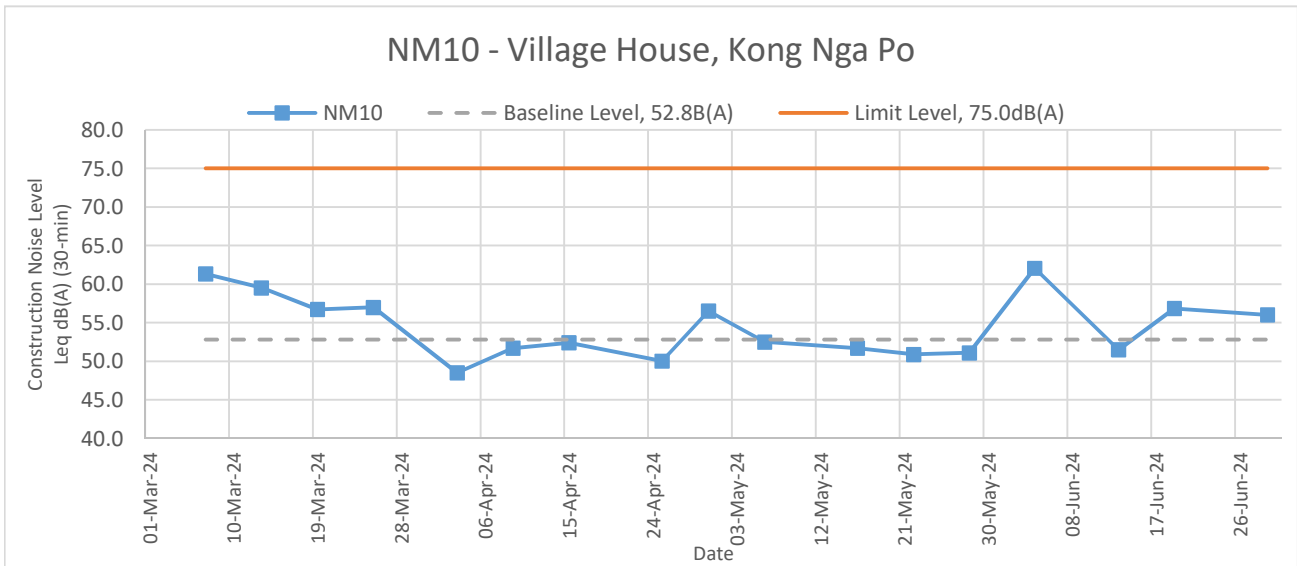

**APPENDIX C
NOISE MONITORING GRAPHICAL
PRESENTATION**

Noise Levels

NM12 - Village House, Kong Nga Po

NM13 - Village House, Kong Nga Po

NM14 - Village House, near Man Kam To Road