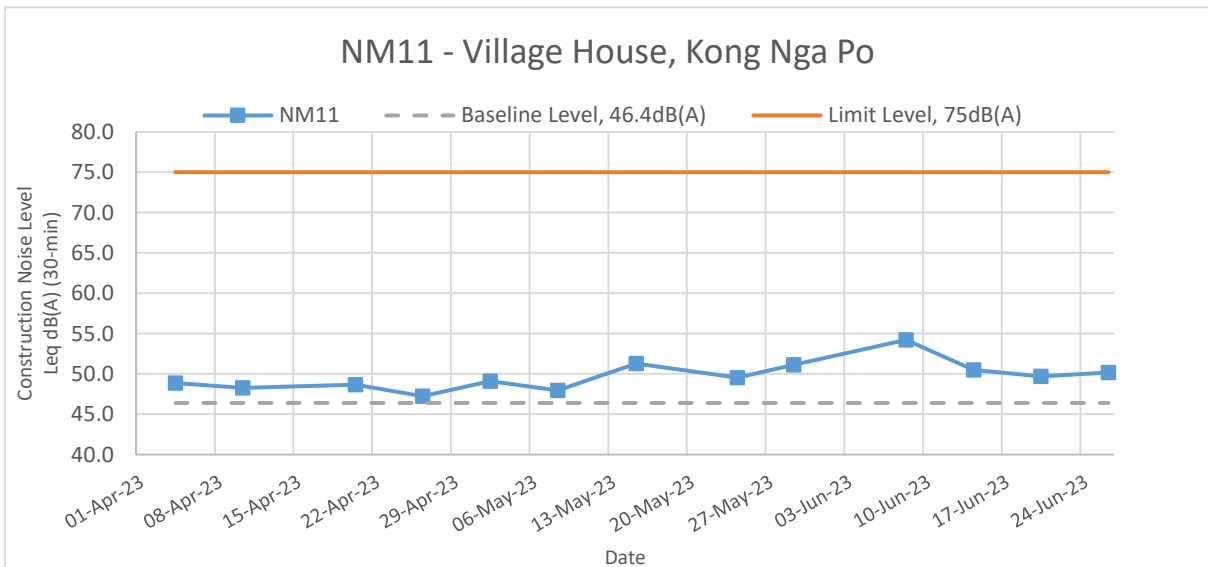

**APPENDIX C
NOISE MONITORING GRAPHICAL
PRESENTATION**

Noise Levels

NM12 - Village House, Kong Nga Po

NM13 - Village House, Kong Nga Po

NM14 - Village House, near Man Kam To Road