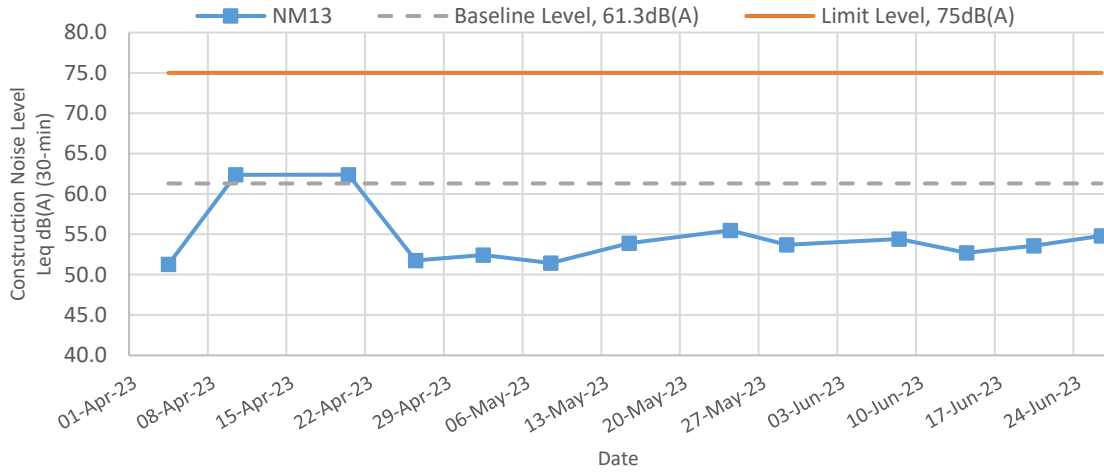

**APPENDIX C
NOISE MONITORING GRAPHICAL
PRESENTATION**

Noise Levels

NM12 - Village House, Kong Nga Po

NM13 - Village House, Kong Nga Po

NM14 - Village House, near Man Kam To Road