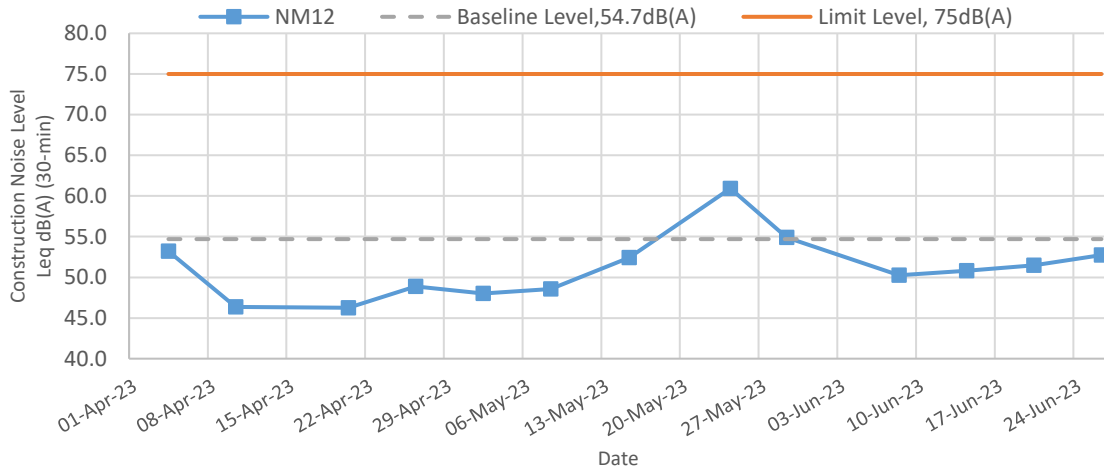

**APPENDIX C
NOISE MONITORING GRAPHICAL
PRESENTATION**

Noise Levels

NM12 - Village House, Kong Nga Po

NM13 - Village House, Kong Nga Po

NM14 - Village House, near Man Kam To Road