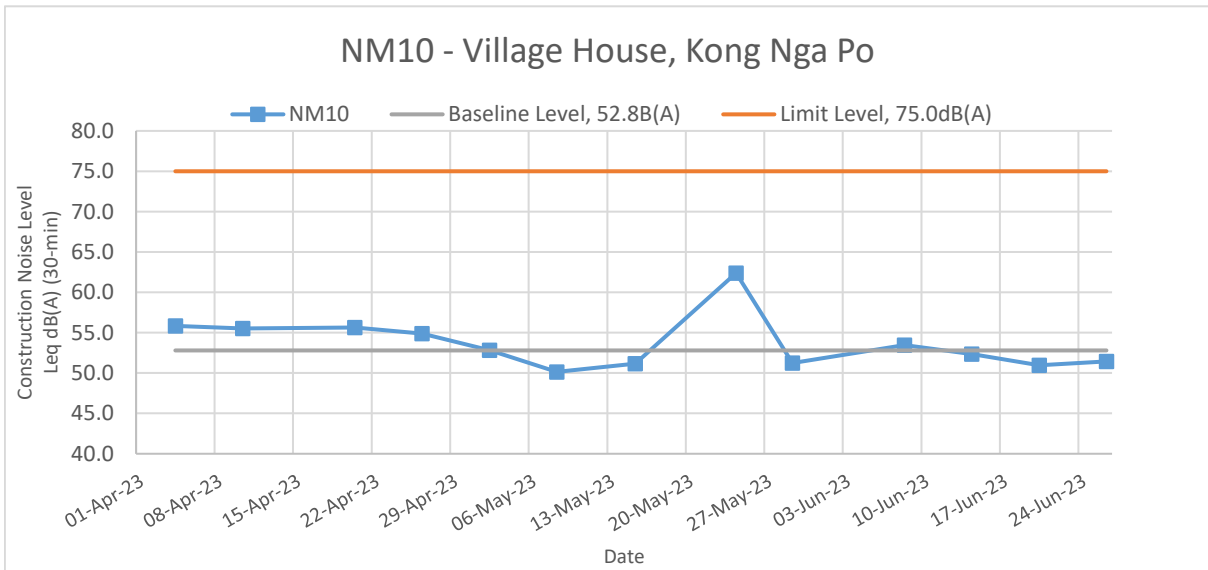

**APPENDIX C
NOISE MONITORING GRAPHICAL
PRESENTATION**

Noise Levels

NM12 - Village House, Kong Nga Po

NM13 - Village House, Kong Nga Po

NM14 - Village House, near Man Kam To Road