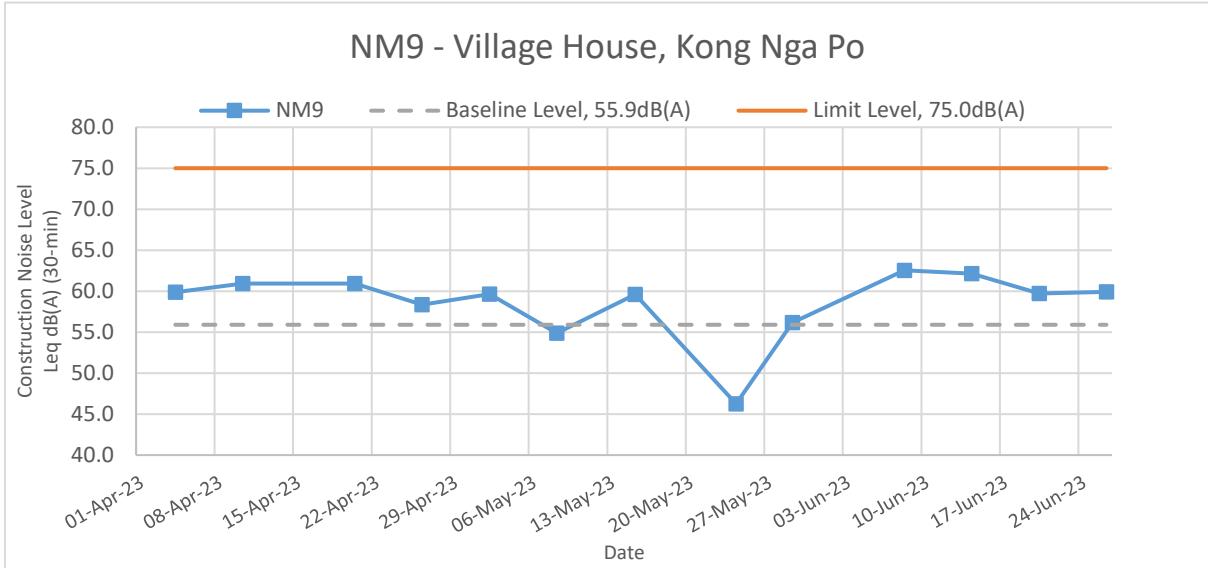

**APPENDIX C
NOISE MONITORING GRAPHICAL
PRESENTATION**

Noise Levels

NM12 - Village House, Kong Nga Po

NM13 - Village House, Kong Nga Po

NM14 - Village House, near Man Kam To Road